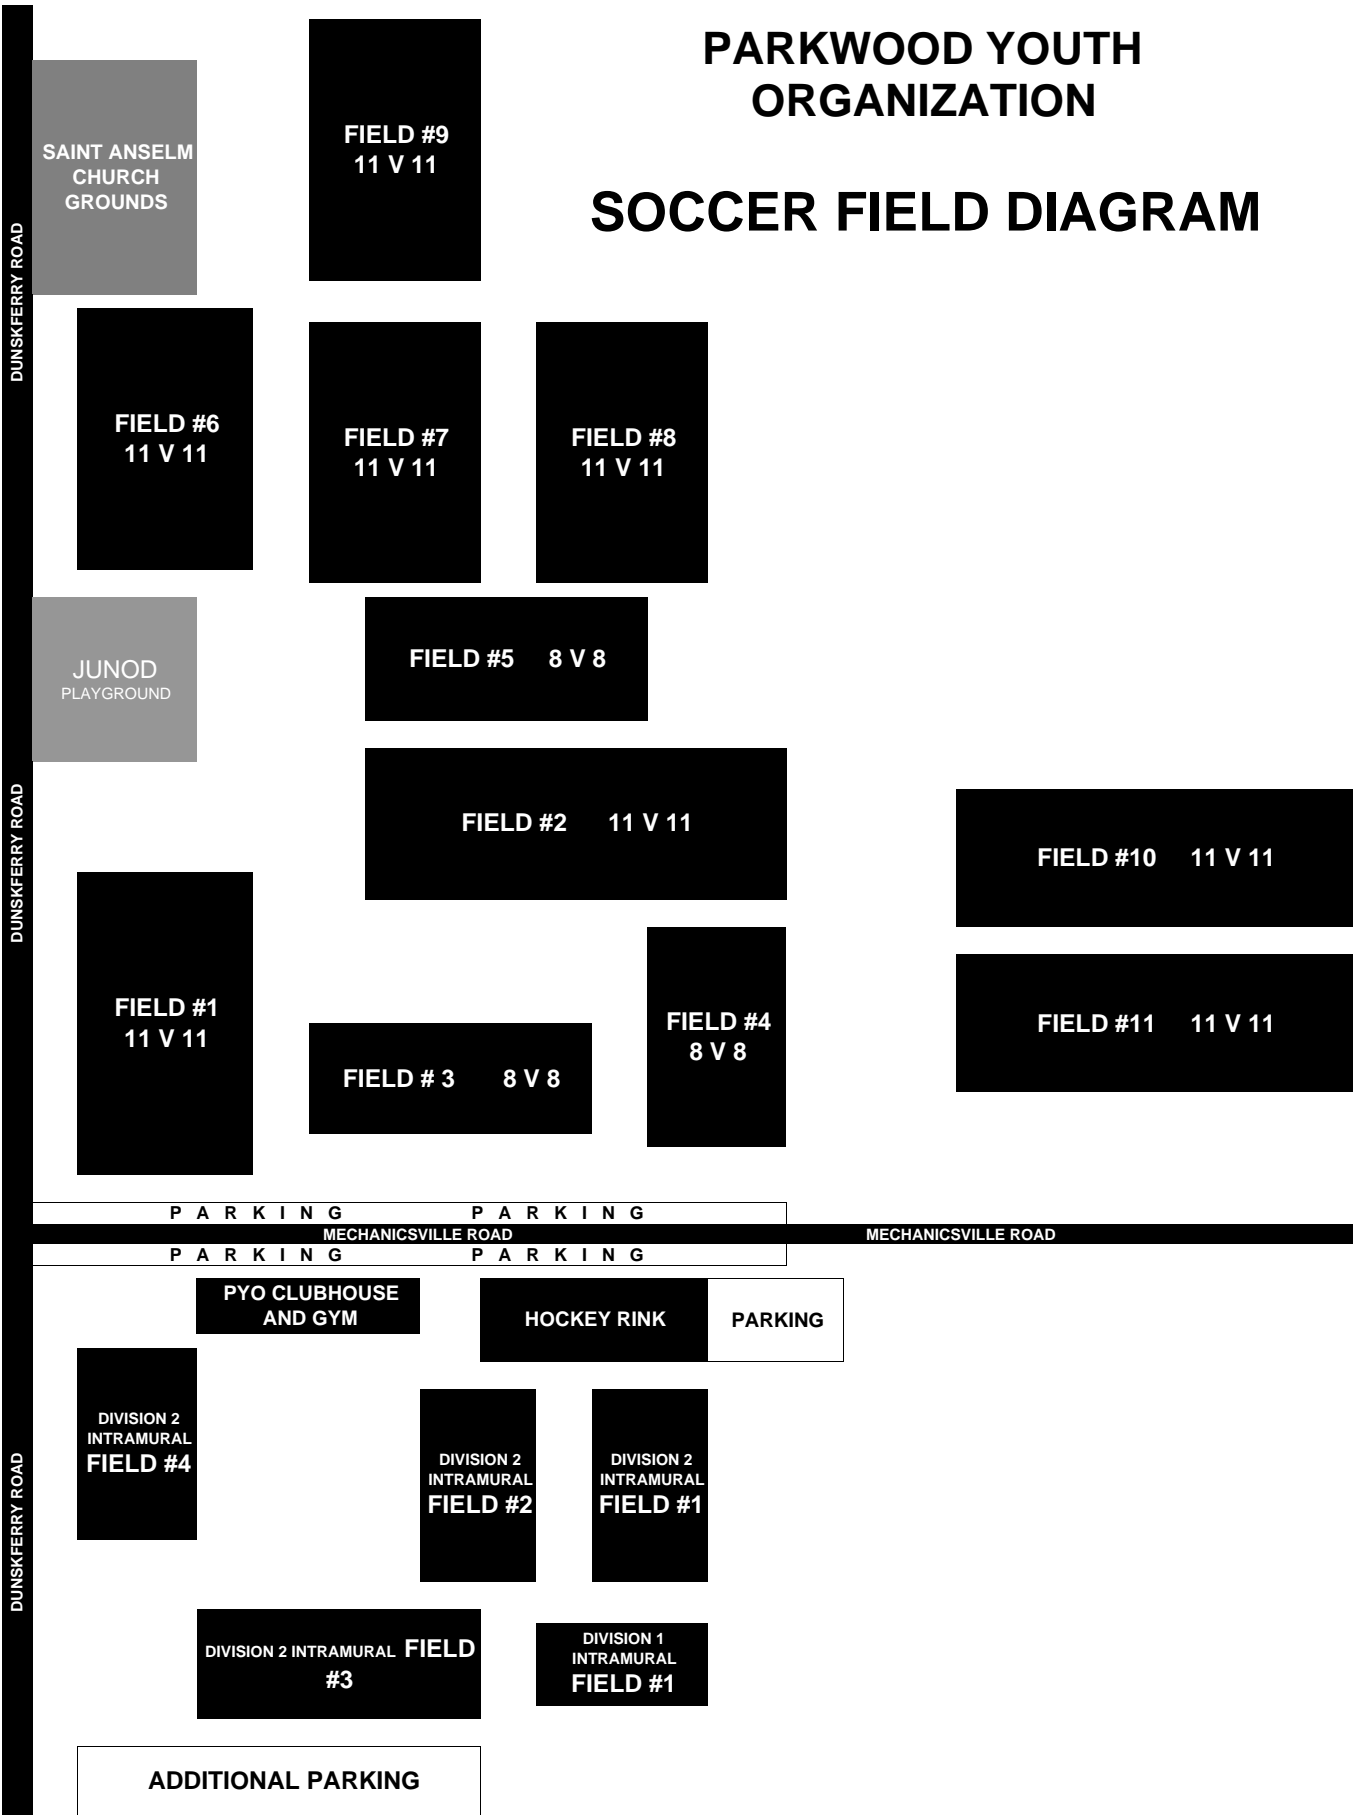

PARKWOOD YOUTH ORGANIZATION

SOCCER FIELD DIAGRAM

DUNSKERRY ROAD

DUNSKERRY ROAD

DUNSKERRY ROAD

P A R K I N G P A R K I N G

MECHANICSVILLE ROAD

MECHANICSVILLE ROAD

P A R K I N G P A R K I N G

PYO CLUBHOUSE AND GYM

HOCKEY RINK PARKING

DIVISION 2 INTRAMURAL FIELD #4

DIVISION 2 INTRAMURAL FIELD #2

DIVISION 2 INTRAMURAL FIELD #1

DIVISION 2 INTRAMURAL FIELD #3

DIVISION 1 INTRAMURAL FIELD #1

ADDITIONAL PARKING